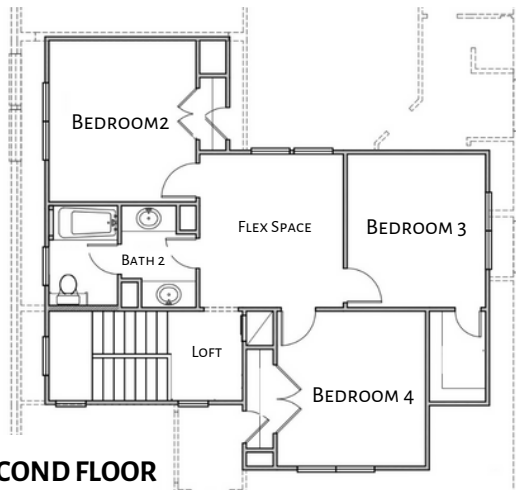

2,508 SQUARE FEET

4 BEDROOM  
+ BONUS ROOM

2.5 BATHROOM

2 CAR GARAGE

SMART HOME FEATURES

**AVAILABLE TO BE BUILT IN:**

SOUTHERN POINTE  
MISSION RANCH

\*FLOOR PLAN AND ELEVATION ARE SUBJECT TO DIFFER AND CHANGE